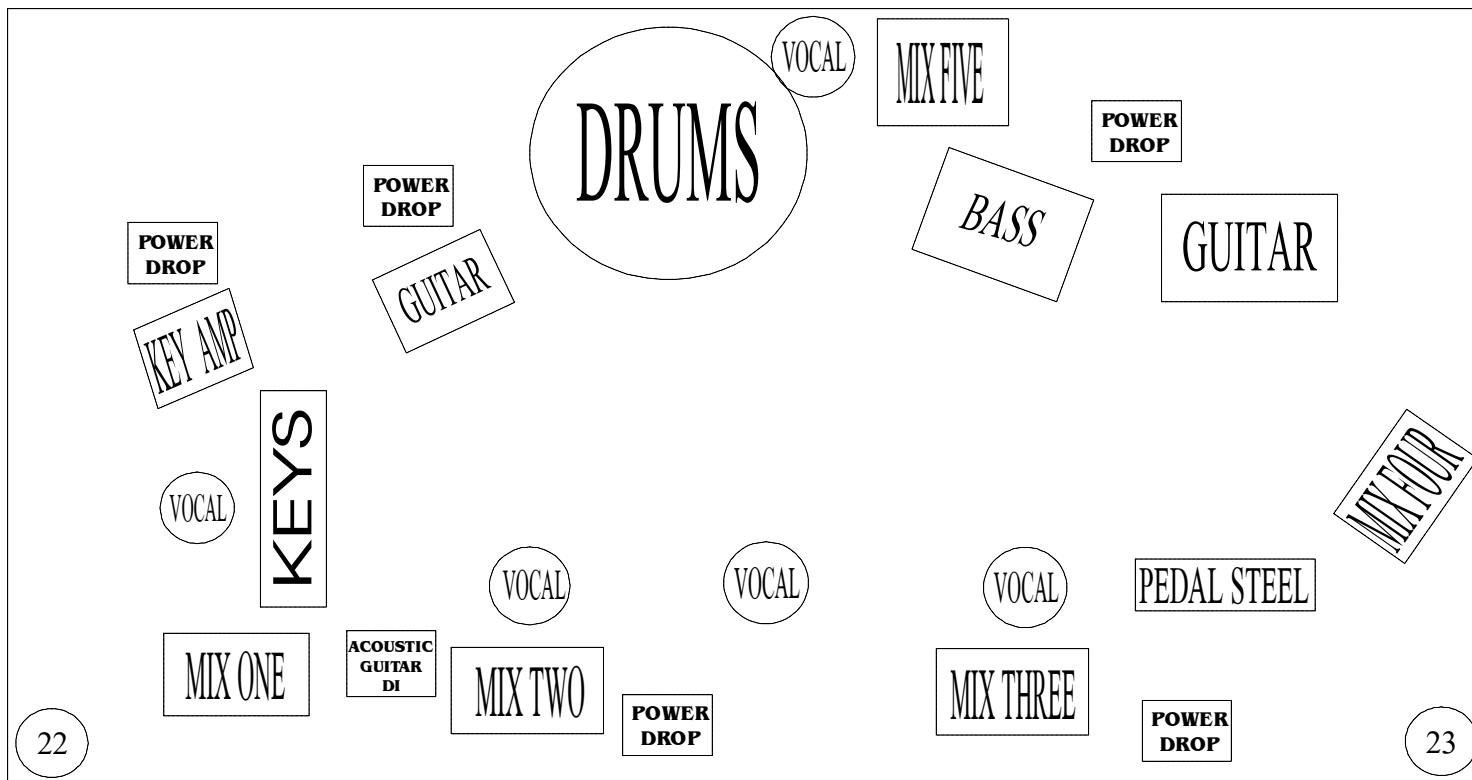

MOONALICE

BAND ENGINEER - TIM STIEGLER EMAIL - DAWGHOUSEAUDIO@GMAIL.COM 410-599-3593

1. KICK
2. SNARE TOP
3. SNARE BOTTOM
4. HIGH HAT
5. BONGOS
6. RACK TOM
7. FLOOR TOM
8. OVERHEAD
9. OVERHEAD
10. BASS DI (PASSIVE)
11. BASS MIC
12. BASS MODULE
13. PIANO DI (WE PROVIDE)

14. ORGAN DI (WE PROVIDE)
15. GUITAR
16. GUITAR
17. ACOUSTIC GUITAR (DI)
18. VOCAL -PETE
19. VOCAL - ROGER
20. VOCAL - ANN (WIRELESS, WE PROVIDE XLR)
21. VOCAL - PETE (IN FRONT OF BASS RIG)
22. VOCAL - JOHN (DRUMS)
23. ON STAGE MIC FOR RECORDING
24. ON STAGE MIC FOR RECORDING